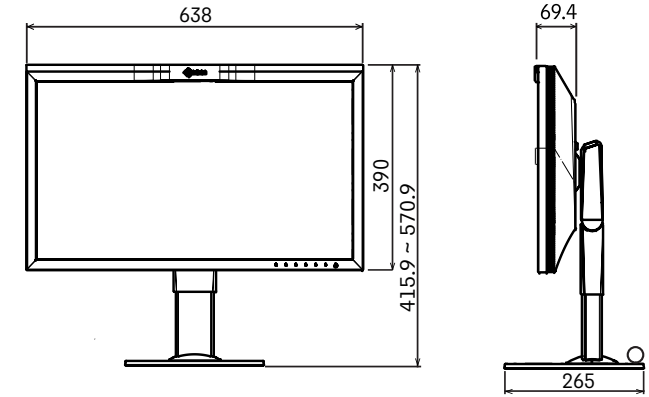

**Size:** 27" / 68.4 cm

**Resolution:** 2560 x 1440 (16:9 aspect ratio)

**Pixel Density:** 109ppi

**Colour:** USB Type-C, DisplayPort, HDMI: 1.07 billion from 24-bit palette

**Calibration:** Built-in Sensor

## Panel

**Type:** IPS  
**Backlight:** Wide-Gamut LED  
**Size:** 27" / 68.4 cm  
**Native Resolution:** 2560 x 1440 (16:9 aspect ratio)  
**Viewable Image Size (H x V):** 596.7 x 335.6 mm  
**Pixel Pitch:** 0.233 x 0.233 mm  
**Pixel Density:** 109ppi  
**Greyscale Tones:** USB Type-C, DisplayPort, HDMI: 1,024 tones (a palette of 65 thousand tones), DVI: 256 tones (a palette of 65 thousand tones)  
**Display Colours:** USB Type-C, DisplayPort, HDMI: 1.07 billion from 24-bit palette, DVI: 256 tones (a palette of 65 thousand tones)  
**Viewing Angles (H / V, Typical):** 178°, 178°  
**Brightness (Typical):** 350 cd/m<sup>2</sup>  
**Contrast Ratio (Typical):** 1300:1  
**HDR Gamma:** HLG, PQ curve  
**Response Time (Typical):** 13 ms (Grey-to-grey)  
**Wide Gamut Coverage (Typical):** Adobe RGB: 99%, DCI-P3: 98%

## Physical Specification

**Dimensions (Landscape, W x H x D):** 638 x 415.9 - 570.9 x 265 mm  
**Dimensions (Portrait, W x H x D):** 390 x 649 - 689 x 265 mm  
**Dimensions (Without Stand, W x H x D):** 638 x 390 x 69.4 mm  
**Dimensions (Landscape w/ Hood, W x H x D):** 657.4 x 425.6 - 580.6 x 353.5 mm  
**Net Weight:** 10.3 kg / 22.7 lbs  
**Net Weight (Without Stand):** 6.6 kg / 14.6 lbs  
**Net Weight (With Hood):** 11.0 kg / 24.3 lbs  
**Height Adjustment Range:** 155 mm  
**Tilt:** 35° Up, 0° Down  
**Swivel:** 344°  
**Pivot :** 90°  
**Hole Spacing (VESA Standard):** 100 x 100 mm