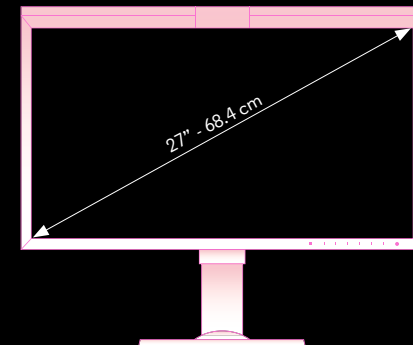

5 | Year on site Warranty
★★★★★