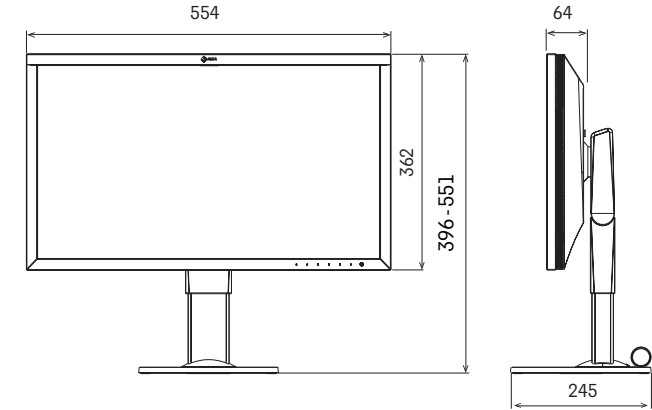

ColorEdge CS2410

Create the world as you see it. This 24.1 inch hardware calibration monitor covers more than 100% of the sRGB color space, making it ideal for digital media creation, photography and illustration.

Size: 24.1" (61.1 cm)

Resolution: 1920 x 1200 (16:10 aspect ratio)

Pixel Density: 94ppi

Colour: DisplayPort, HDMI, DVI-D: 16.77 million

Warranty: Five Year On-site

5 | Year on site Warranty
★★★★★

ColorEdge CS2410

Dimensions (Unit: mm)

Panel

Type: IPS
Backlight: LED
Size: 24.1" / 61.1 cm
Native Resolution:
1920 x 1200 (16:10 aspect ratio)
Viewable Image Size (H x V): 518.4 x 324.0 mm
Pixel Pitch: 0.270 x 0.270 mm
Pixel Density: 94ppi
Greyscale Tones: DisplayPort, HDMI,
DVI-D: 256 tones (a palette of 65 thousand
tones)
Display Colours: DisplayPort, HDMI,
DVI-D: 16.77 million
Viewing Angles (H / V, Typical): 178°, 178°
Brightness (Typical): 300 cd/m²
Recommended Brightness for Calibration:
120 cd/m² or less
Contrast Ratio (Typical): 1000:1
Response Time (Typical): 14 ms (grey-to-grey)
Wide Gamut Coverage (Typical):
sRGB: 100%

Features & Functions

Digital Uniformity Equaliser: Yes
Preset Modes: Color Mode
(Custom, sRGB, Calibration)

Physical Specification

Dimensions (Landscape, W x H x D):
554.4 x 396-551 x 245 mm
Dimensions (Portrait, W x H x D):
362 x 565.4-647.2 x 245 mm
Dimensions (Without Stand, W x H x D):
554.4 x 362 x 64 mm
Net Weight: 7.9 kg
Net Weight (Without Stand): 5.1 kg
Height Adjustment Range: 155 mm
Tilt: 35° Up, 5° Down
Pivot: 90°
Swivel: 344°
Hole Spacing (VESA Standard):
100 x 100 mm