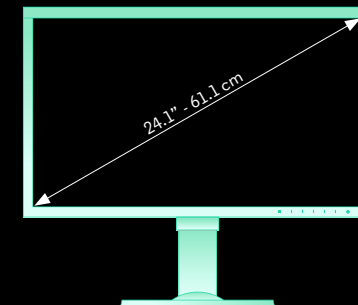

ColorEdge CS2410

Create the world as you see it. This 24.1 inch hardware calibration monitor covers more than 100% of the sRGB color space, making it ideal for digital media creation, photography and illustration.

Size: 24.1" (61.1 cm)

Resolution: 1920 x 1200 (16:10 aspect ratio)

Pixel Density: 94ppi

Colour: DisplayPort, HDMI, DVI-D: 16.77 million

Warranty: Five Year On-site

5 | Year on site Warranty
★★★★★

ColorEdge CS2410

Dimensions (Unit: mm)

Panel

Type: IPS
Backlight: LED
Size: 24.1" / 61.1 cm
Native Resolution:
1920 x 1200 (16:10 aspect ratio)
Viewable Image Size (H x V): 518.4 x 324.0 mm
Pixel Pitch: 0.270 x 0.270 mm
Pixel Density: 94ppi
Greyscale Tones: DisplayPort, HDMI,
DVI-D: 256 tones (a palette of 65 thousand
tones)
Display Colours: DisplayPort, HDMI,
DVI-D: 16.77 million
Viewing Angles (H / V, Typical): 178°, 178°
Brightness (Typical): 300 cd/m²
Recommended Brightness for Calibration:
120 cd/m² or less
Contrast Ratio (Typical): 1000:1
Response Time (Typical): 14 ms (grey-to-grey)
Wide Gamut Coverage (Typical):
sRGB: 100%

Features & Functions

Digital Uniformity Equaliser: Yes
Preset Modes: Color Mode
(Custom, sRGB, Calibration)

Physical Specification

Dimensions (Landscape, W x H x D):
554.4 x 396-551 x 245 mm
Dimensions (Portrait, W x H x D):
362 x 565.4-647.2 x 245 mm
Dimensions (Without Stand, W x H x D):
554.4 x 362 x 64 mm
Net Weight: 7.9 kg
Net Weight (Without Stand): 5.1 kg
Height Adjustment Range: 155 mm
Tilt: 35° Up, 5° Down
Pivot: 90°
Swivel: 344°
Hole Spacing (VESA Standard):
100 x 100 mm